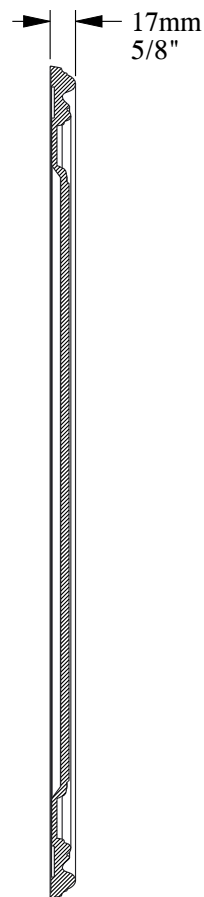

SCALE 1:5

SCALE 1:5

Installation area: 0,303m²

ORAC[®]
DECOR

Biekorfstraat 32
8400 Oostende - Belgium
Tel +32 (0)59 80 32 52
www.oracdecor.com
info@oracdecor.com

Part name: D503

Designed by: ORAC

Designed on: 01-Jan-1997

Unless otherwise specified: all dimensions are in millimeters and inches, scale 1:1, length 2 meters

All information in this document is Orac's exclusive property. It may in no case be reproduced, even partly, be communicated to a third party or used for any possible purpose without ORAC's express written permission. Further legal information can be found at <https://www.oracdecor.com/en/general-sales-conditions>